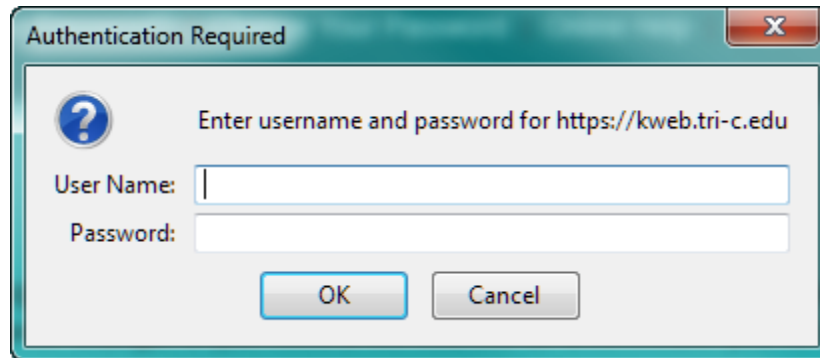

KWeb Login

When accessing documents or pages in *my Tri-C space*, you may be prompted to login to [KWeb](#). (KWeb is the College Intranet site).

When prompted for a username and password, you will use the following:

Type in `ccc_network\` before typing your username, which is the login name based on your first initial and first six characters of your last name (the same one you use to log into your Tri-C computer)