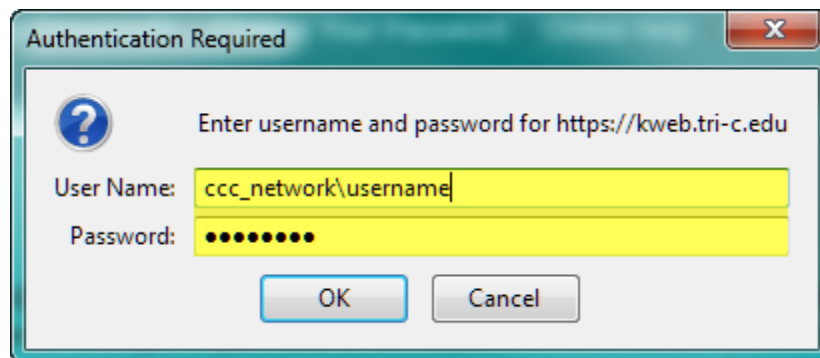

KWeb Login

When accessing documents or pages in *my Tri-C space*, you may be prompted to login to [KWeb](#). (KWeb is the College Intranet site).

When prompted for a username and password, you will use the following:

Type in `ccc_network\` before typing your username, which is the login name based on your first initial and first six characters of your last name (the same one you use to log into your Tri-C computer)